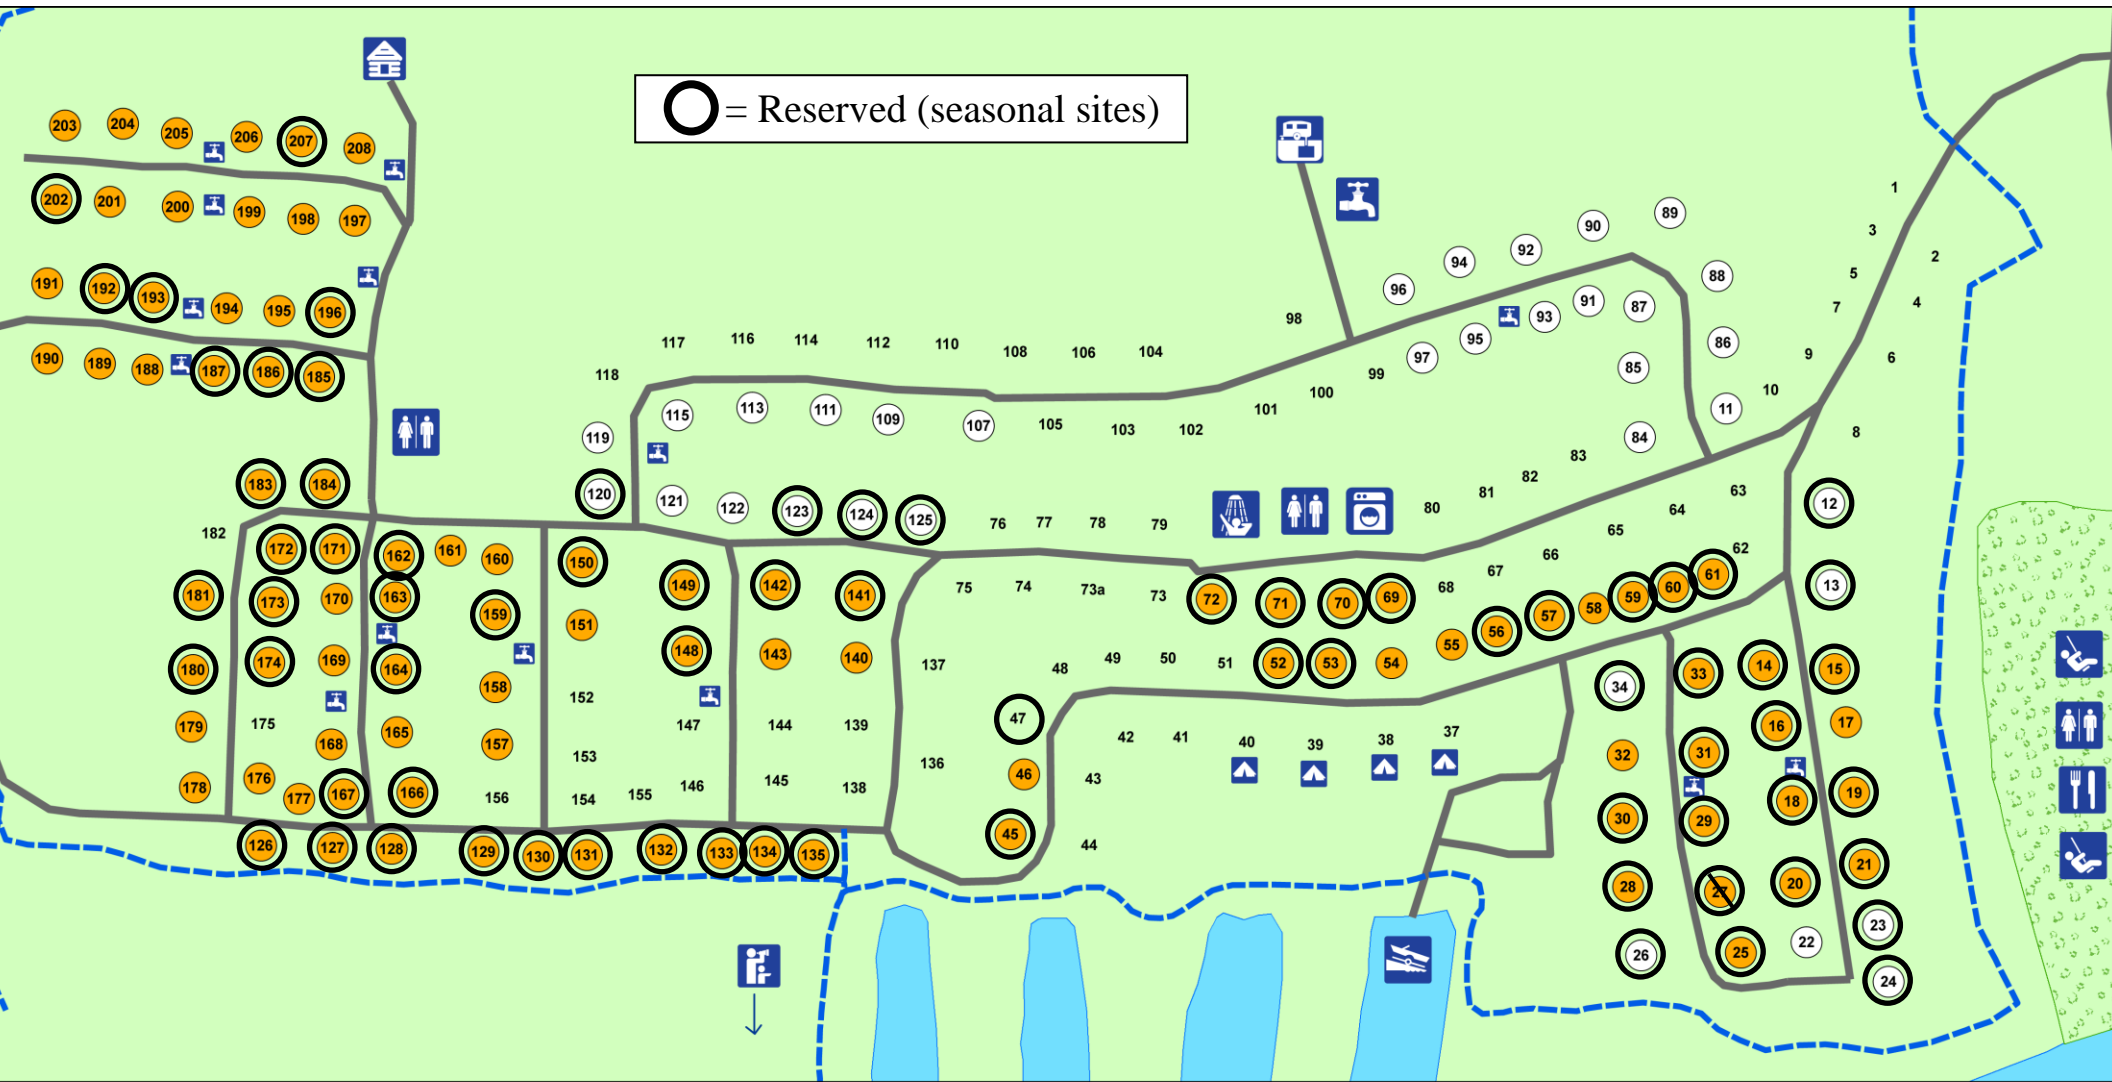

# Charlottenburgh Park Camping Map - 2018

○ = Reserved (seasonal sites)

- |  |           |  |                 |  |                  |  |                |  |                  |  |                    |     |                           |
|--|-----------|--|-----------------|--|------------------|--|----------------|--|------------------|--|--------------------|-----|---------------------------|
|  | Gatehouse |  | Parking Lot     |  | Concession Stand |  | Change House   |  | Beach            |  | Laundry Facilities | 114 | Unserviced Lot            |
|  | First Aid |  | Dumping Station |  | Washrooms        |  | Play Structure |  | Boat Launch      |  | Tent Only Site     | 115 | 20 Amp Electrical Service |
|  | Dumpster  |  | Water           |  | Showers          |  | Picnic Shelter |  | Viewing Platform |  | Cabin              | 149 | 30 Amp Electrical Service |