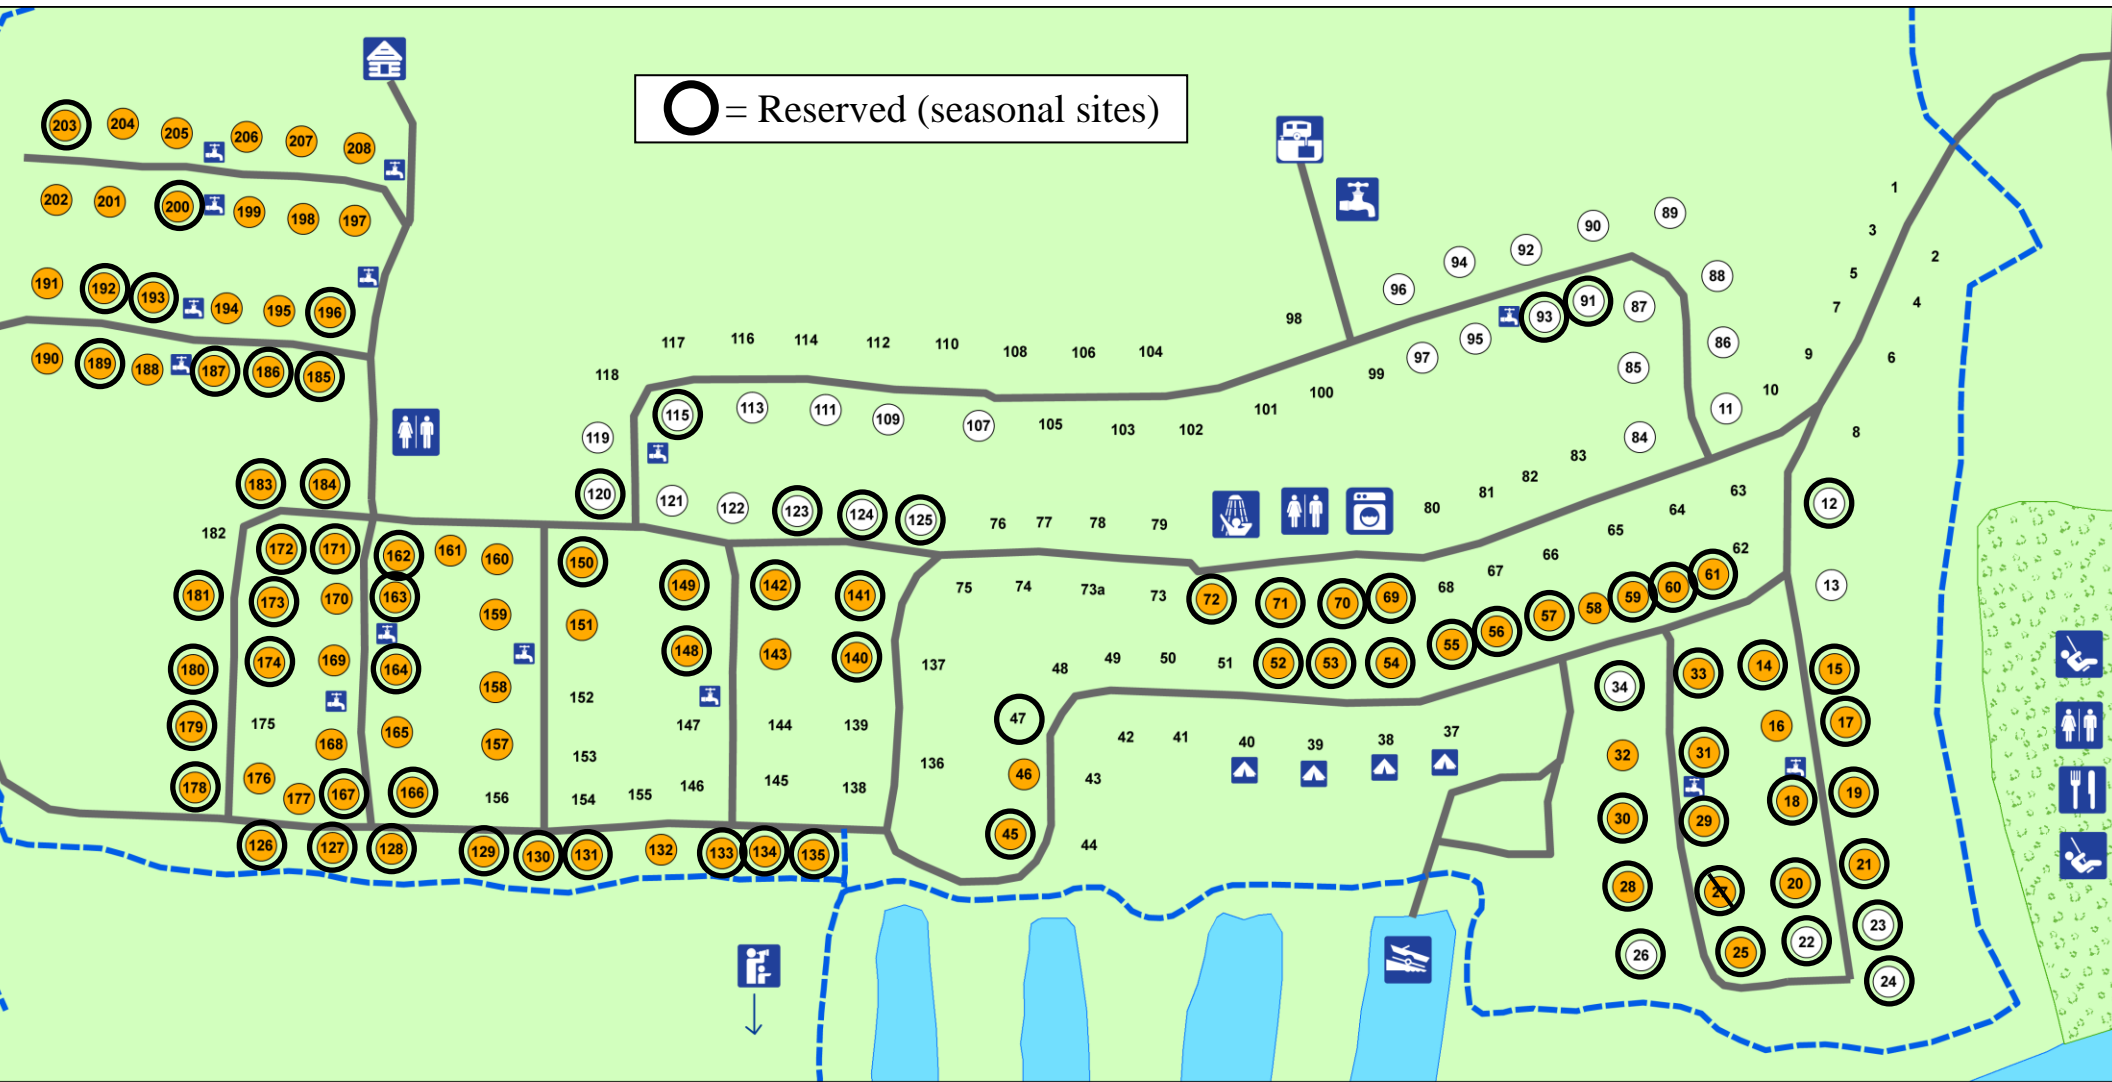

# Charlottenburgh Park Camping Map - 2018

- |  |   |  |  |   |  |   |
|--|---|--|--|---|--|---|
|  Gatehouse |  Parking Lot     |  Concession Stand |  Change House   |  Beach            |  Laundry Facilities | 114 Unserviced Lot  |
|  First Aid |  Dumping Station |  Washrooms        |  Play Structure |  Boat Launch      |  Tent Only Site     |  20 Amp Electrical Service |
|  Dumpster  |  Water           |  Showers          |  Picnic Shelter |  Viewing Platform |  Cabin              |  30 Amp Electrical Service |