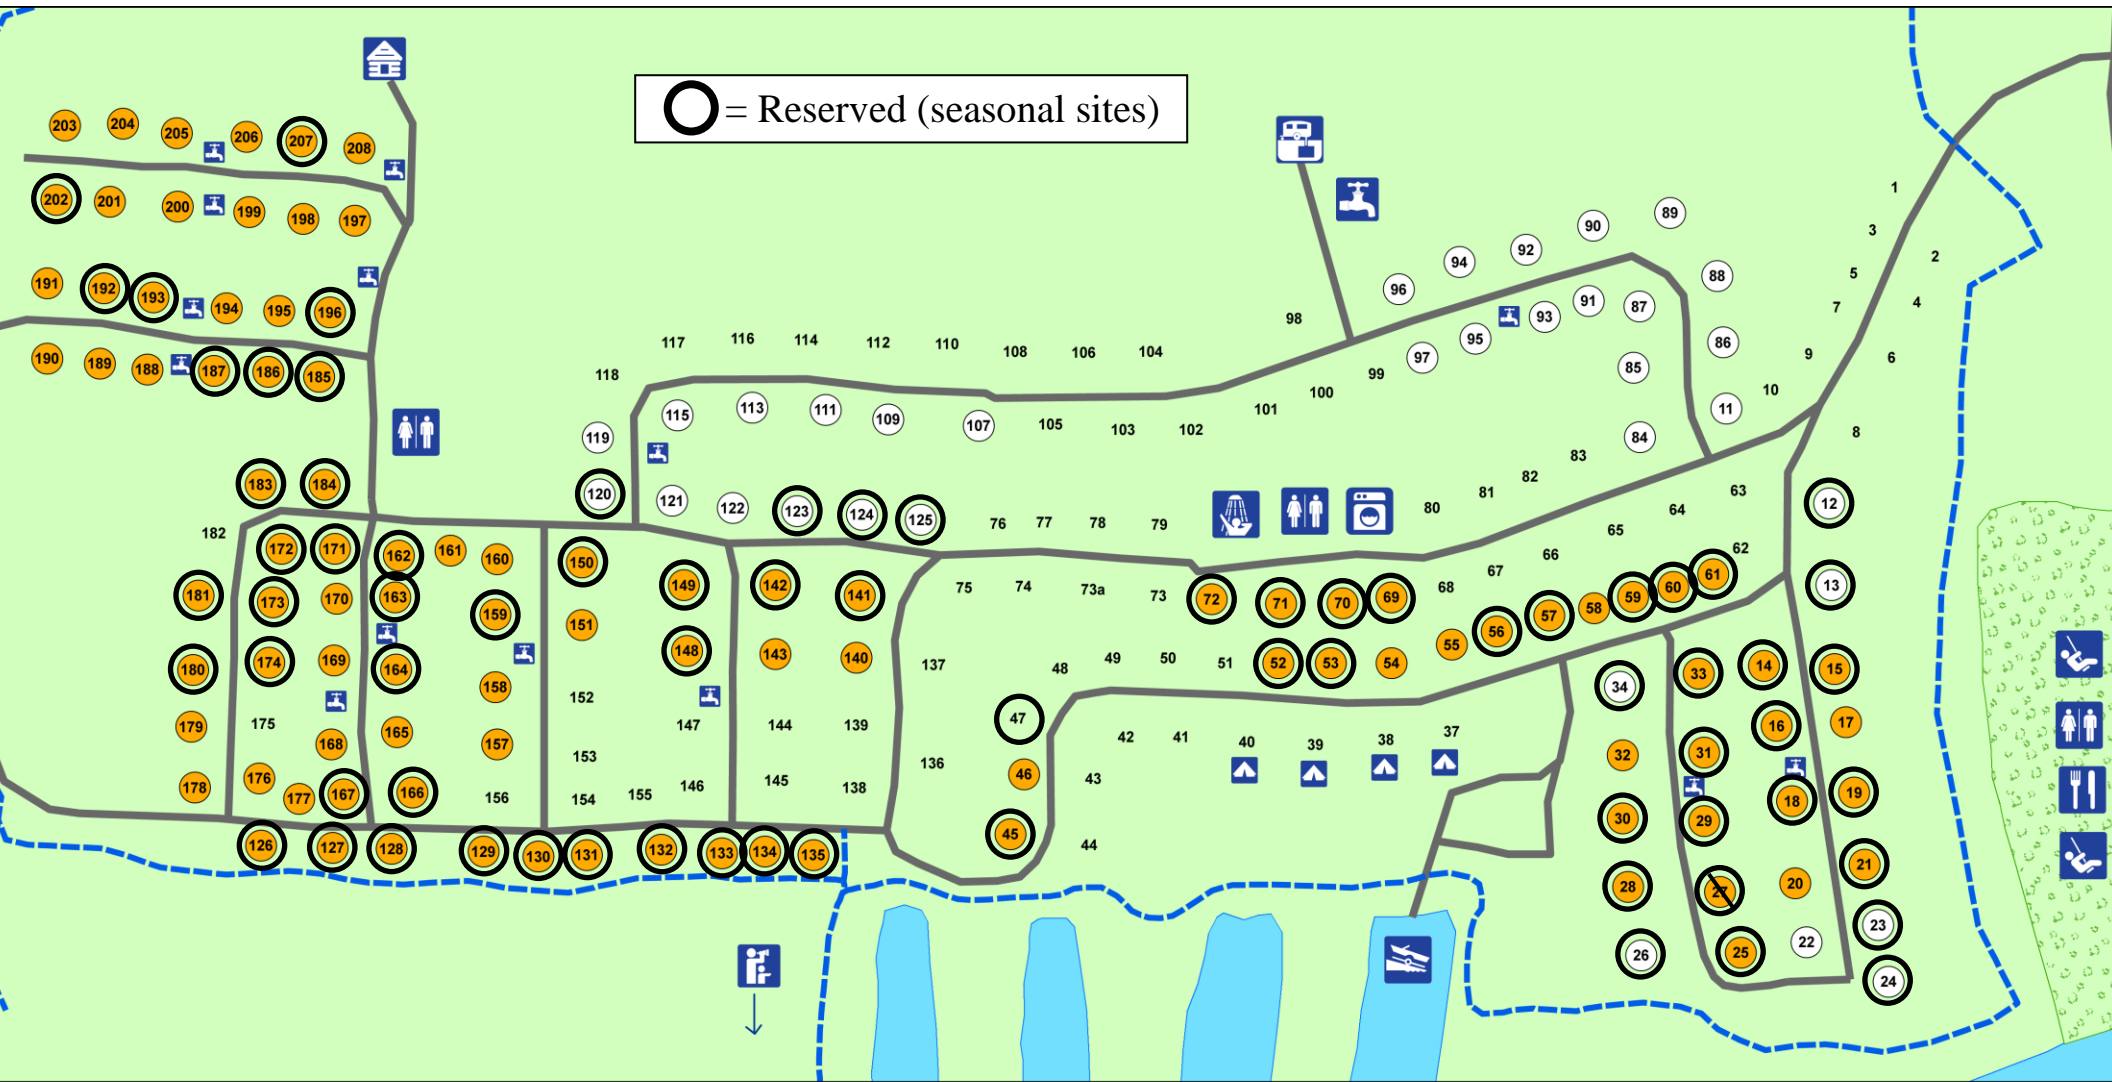

Charlottenburgh Park Camping Map - 2018

- | | | | | | | | | | | | | | |
|--|-----------|--|-----------------|--|------------------|--|----------------|--|------------------|--|--------------------|-----|---------------------------|
| | Gatehouse | | Parking Lot | | Concession Stand | | Change House | | Beach | | Laundry Facilities | 114 | Unserviced Lot |
| | First Aid | | Dumping Station | | Washrooms | | Play Structure | | Boat Launch | | Tent Only Site | | 20 Amp Electrical Service |
| | Dumpster | | Water | | Showers | | Picnic Shelter | | Viewing Platform | | Cabin | | 30 Amp Electrical Service |