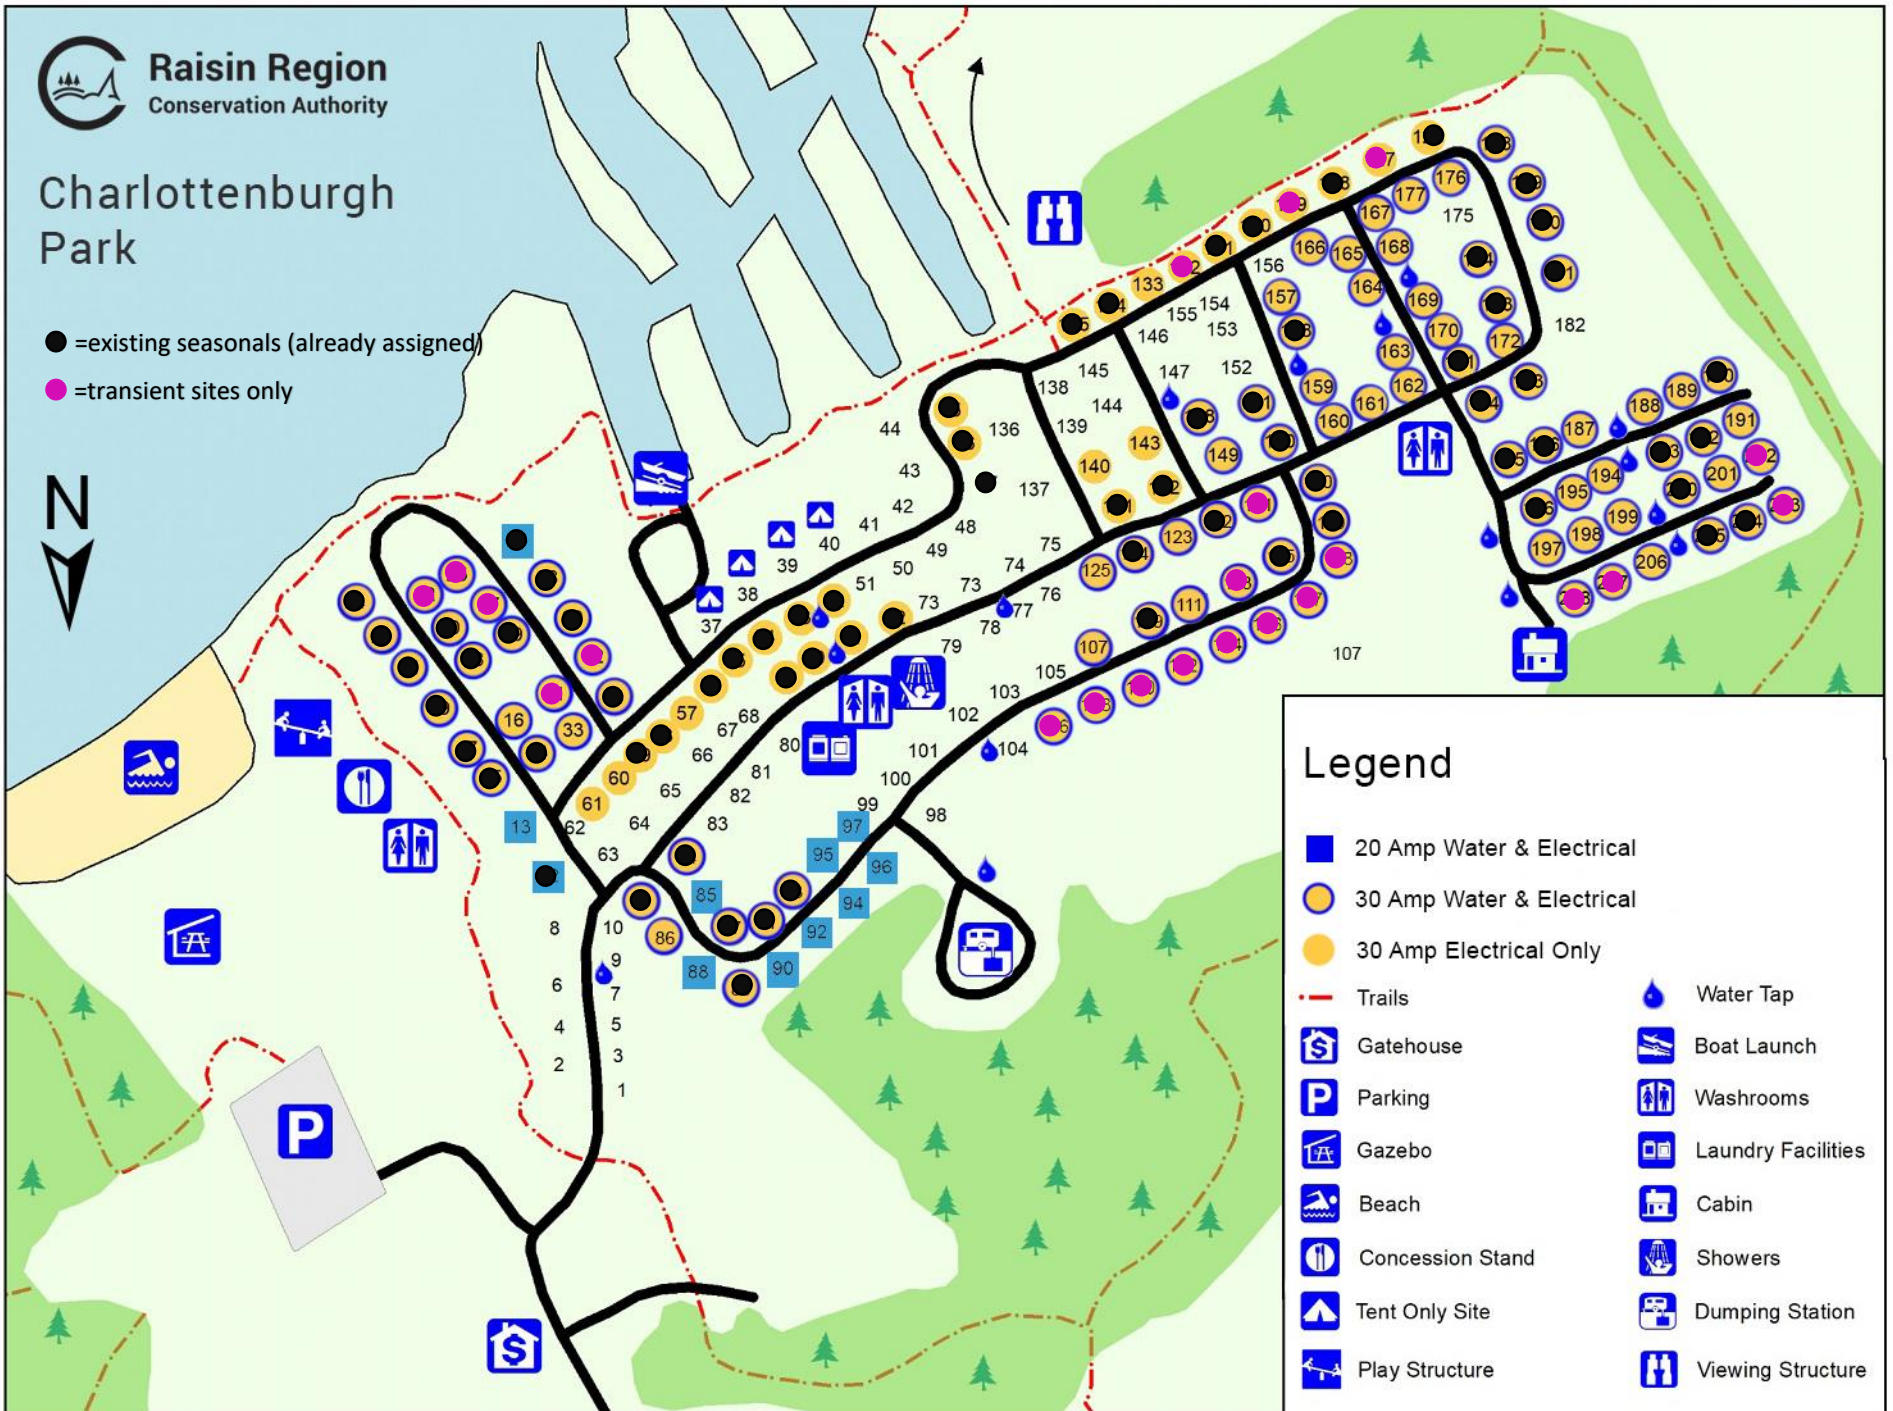

Raisin Region
Conservation Authority

Charlottenburgh Park

- =existing seasonals (already assigned)
- =transient sites only

Legend

- 20 Amp Water & Electrical
- 30 Amp Water & Electrical
- 30 Amp Electrical Only
- - Trails
- 🏠 Gatehouse
- P Parking
- 🏠 Gazebo
- 🏖 Beach
- 🏪 Concession Stand
- ⛖ Tent Only Site
- 🎠 Play Structure
- 💧 Water Tap
- 🚤 Boat Launch
- 🚻 Washrooms
- 🧺 Laundry Facilities
- 🏠 Cabin
- 🚿 Showers
- 🗑 Dumping Station
- 👤 Viewing Structure