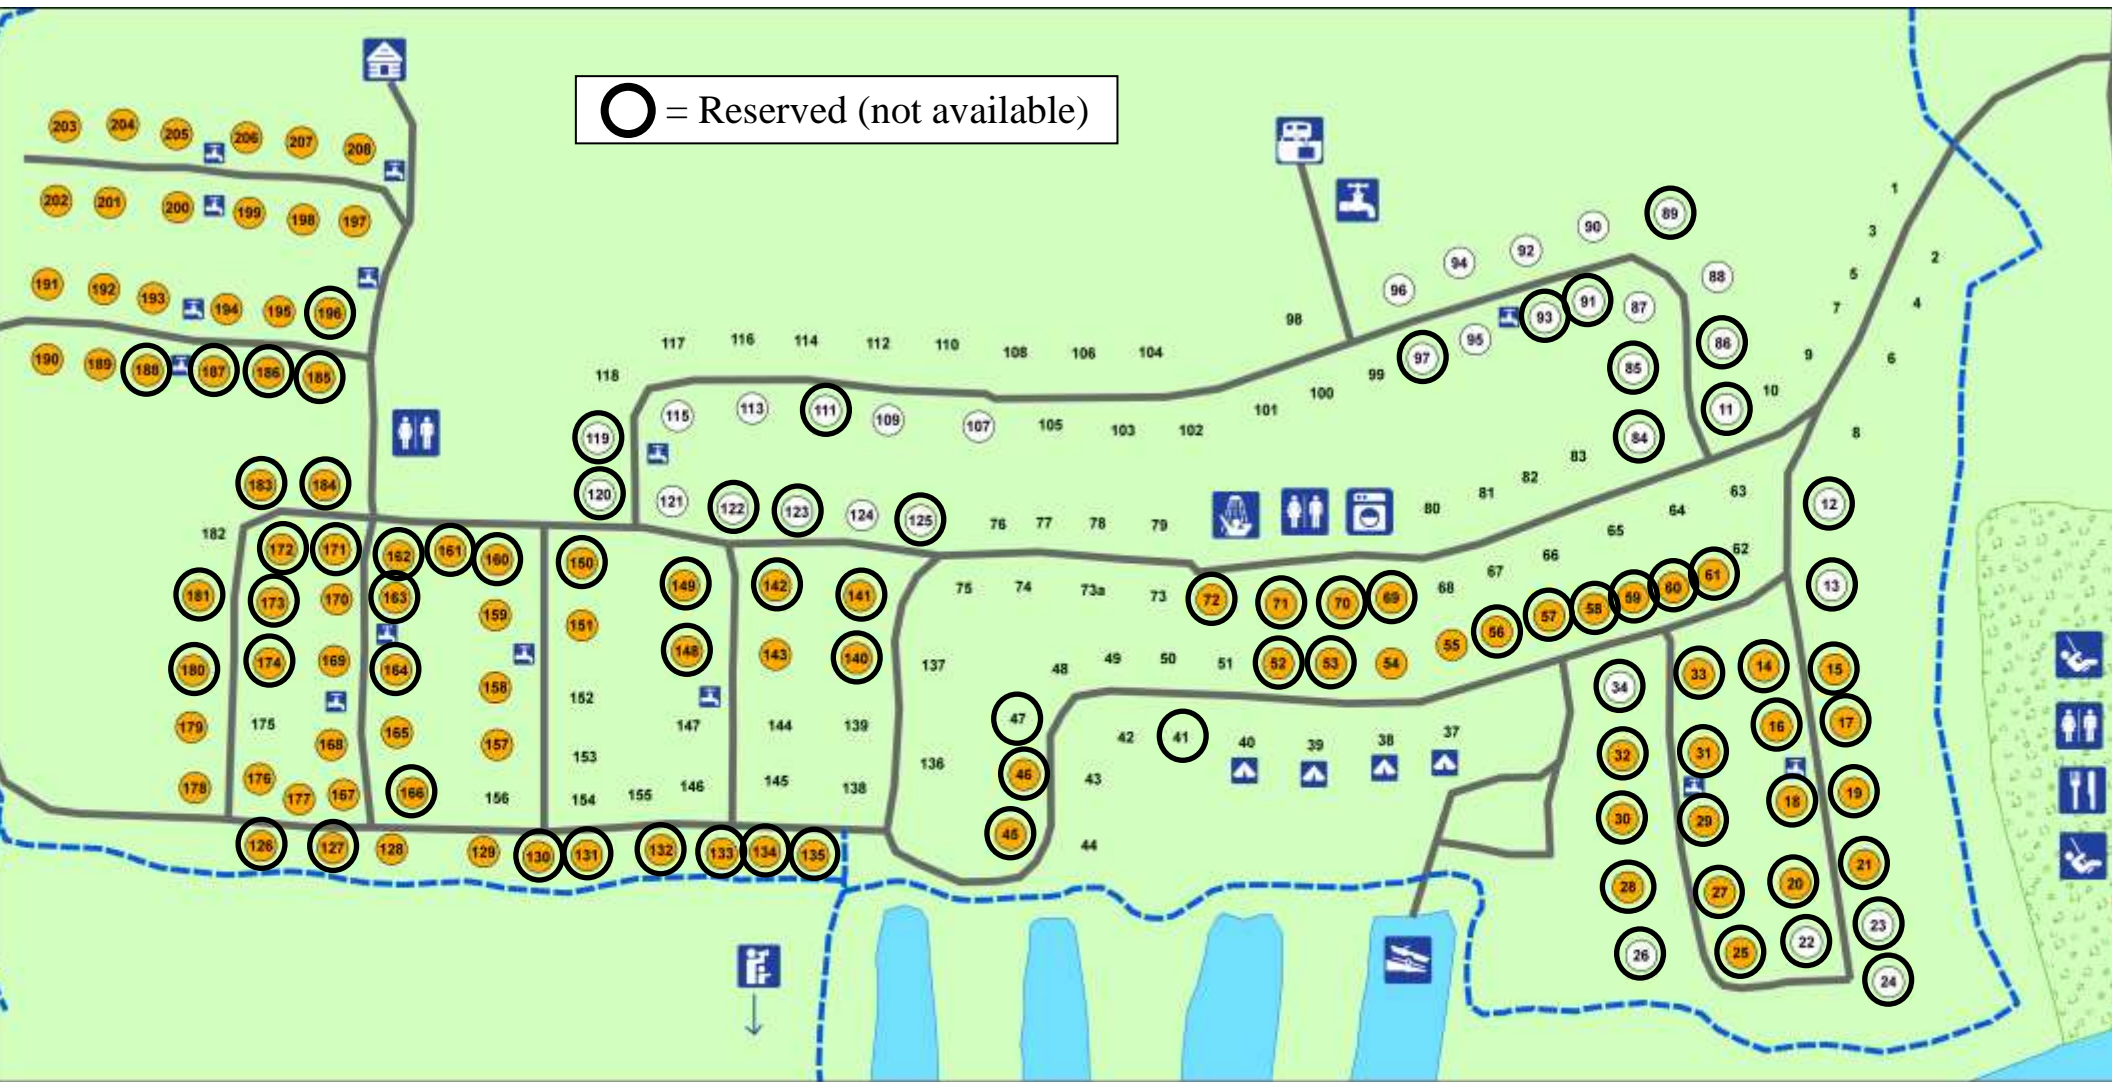

Charlottenburgh Park Camping Map - 2017

○ = Reserved (not available)

- | | | | | | | |
|-----------|-----------------|------------------|----------------|------------------|--------------------|-------------------------------|
| Gatehouse | Parking Lot | Concession Stand | Change House | Beach | Laundry Facilities | 114 Unserved Lot |
| First Aid | Dumping Station | Washrooms | Play Structure | Boat Launch | Tent Only Site | 115 20 Amp Electrical Service |
| Dumpster | Water | Showers | Picnic Shelter | Viewing Platform | Cabin | 149 30 Amp Electrical Service |