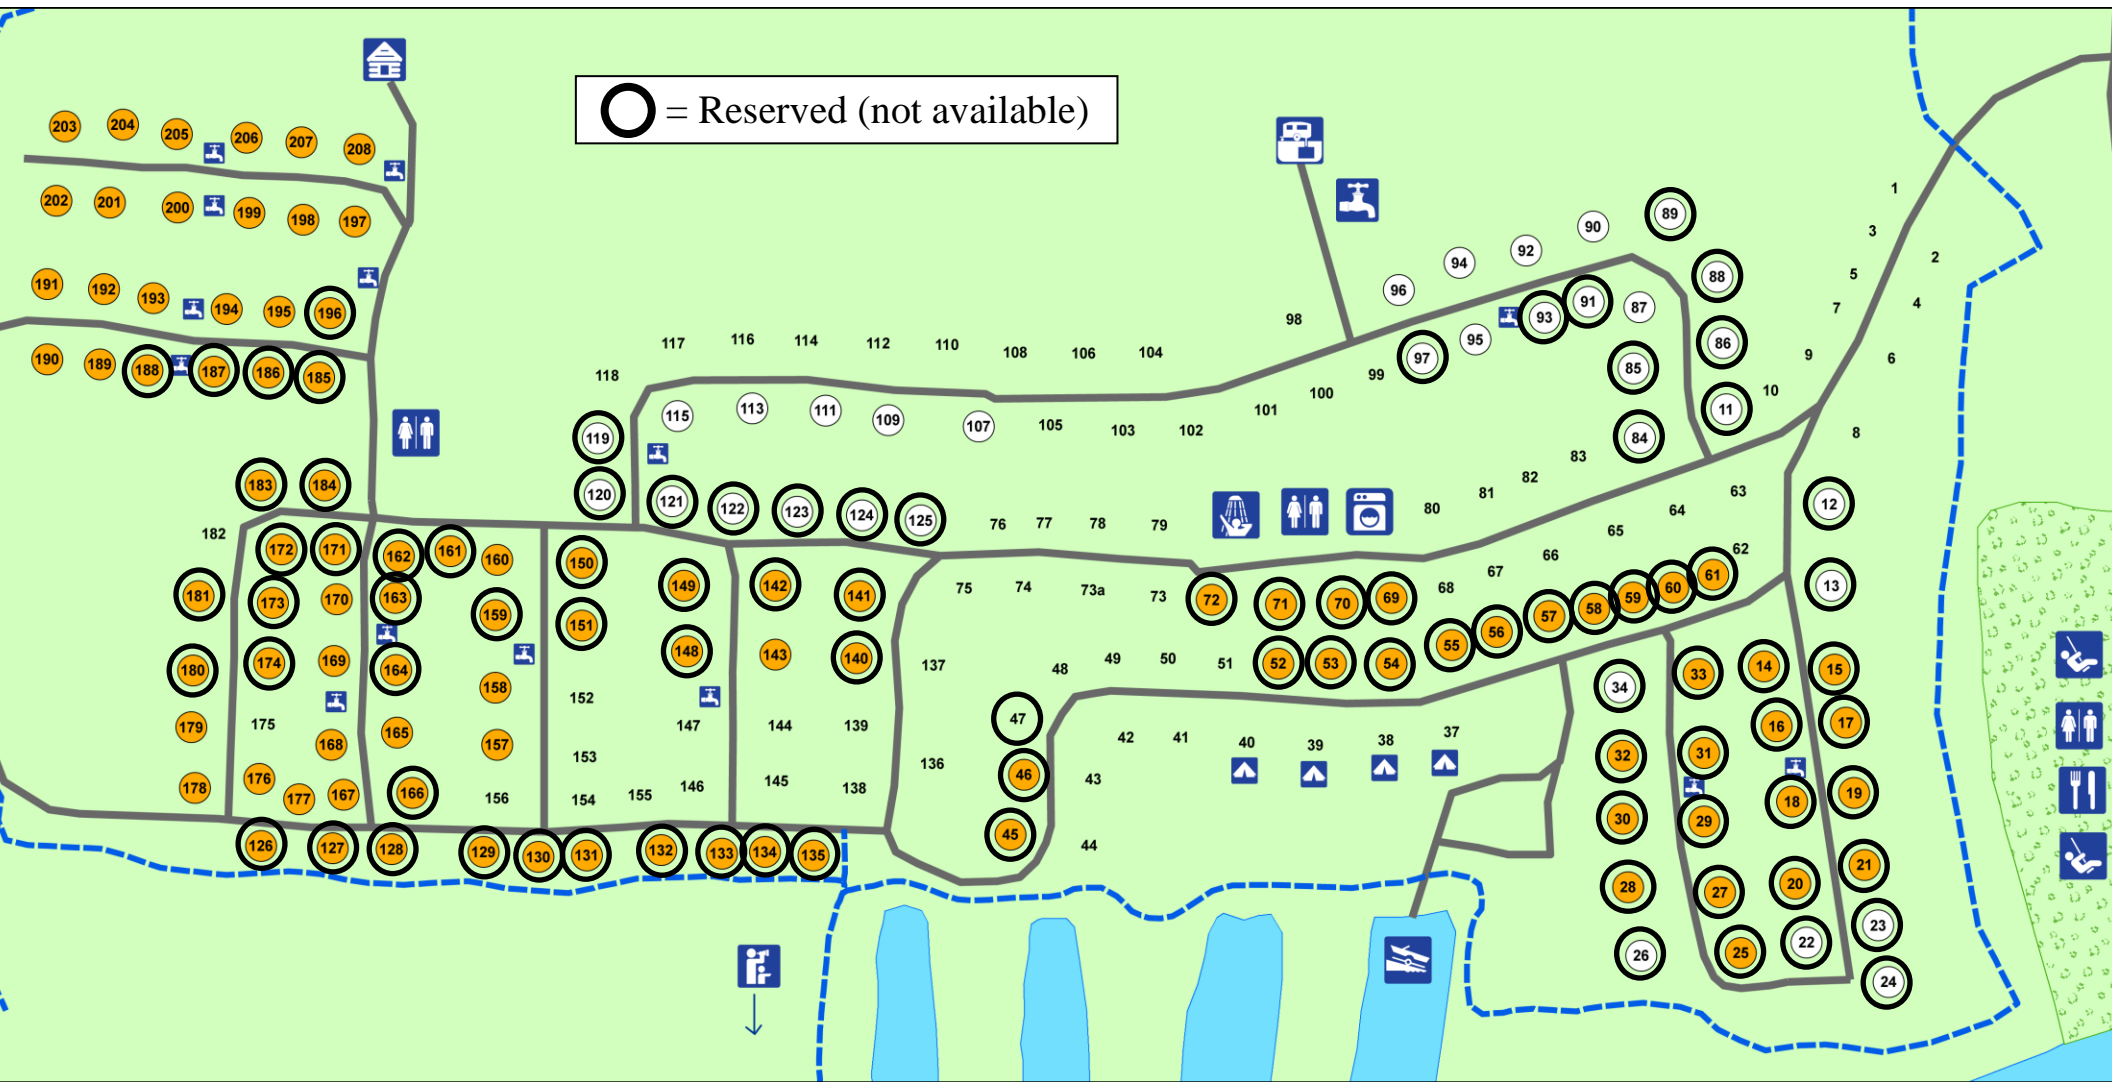

Charlottenburgh Park Camping Map - 2017

○ = Reserved (not available)

- | | | | | | | |
|--|---|--|--|---|--|-------------------------------|
|  Gatehouse |  Parking Lot |  Concession Stand |  Change House |  Beach |  Laundry Facilities | 114 Unserviced Lot |
|  First Aid |  Dumping Station |  Washrooms |  Play Structure |  Boat Launch |  Tent Only Site | 115 20 Amp Electrical Service |
|  Dumpster |  Water |  Showers |  Picnic Shelter |  Viewing Platform |  Cabin | 149 30 Amp Electrical Service |