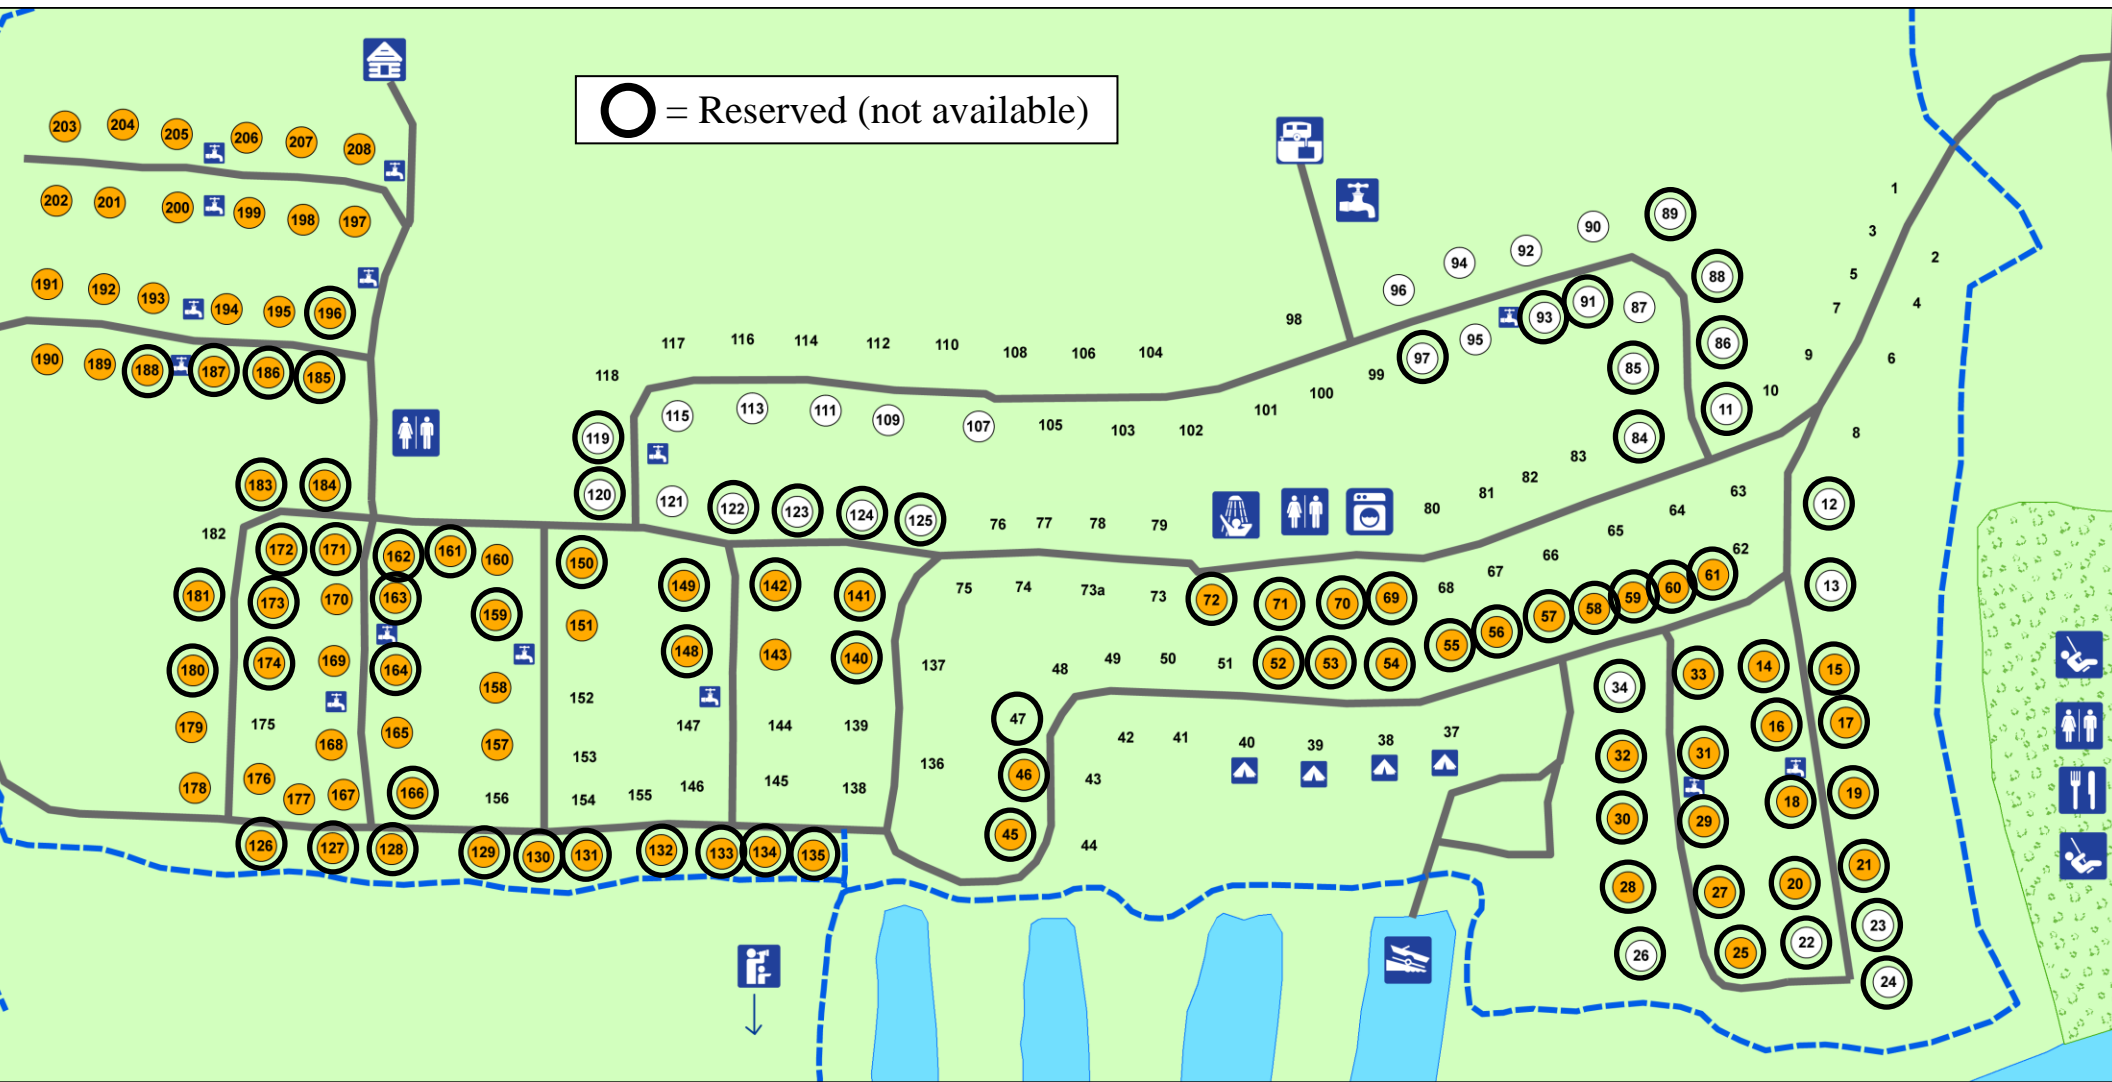

Charlottenburgh Park Camping Map - 2017

○ = Reserved (not available)

- | | | | | | | | | | | | | | |
|--|-----------|--|-----------------|--|------------------|--|----------------|--|------------------|--|--------------------|-----|---------------------------|
| | Gatehouse | | Parking Lot | | Concession Stand | | Change House | | Beach | | Laundry Facilities | 114 | Unserviced Lot |
| | First Aid | | Dumping Station | | Washrooms | | Play Structure | | Boat Launch | | Tent Only Site | 115 | 20 Amp Electrical Service |
| | Dumpster | | Water | | Showers | | Picnic Shelter | | Viewing Platform | | Cabin | 149 | 30 Amp Electrical Service |